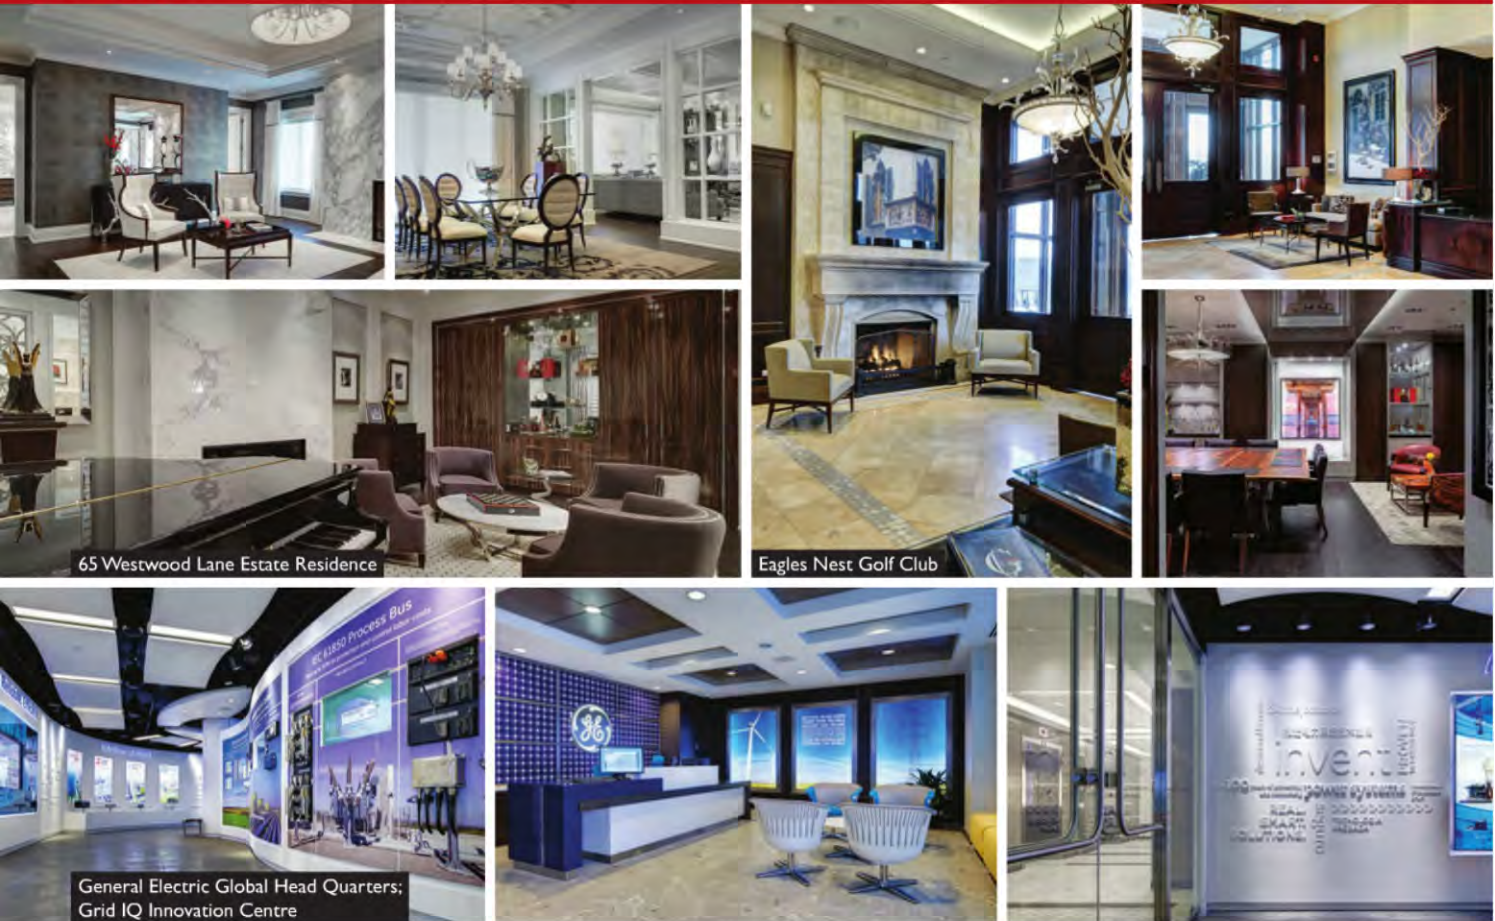

65 Westwood Lane Estate Residence

Eagles Nest Golf Club